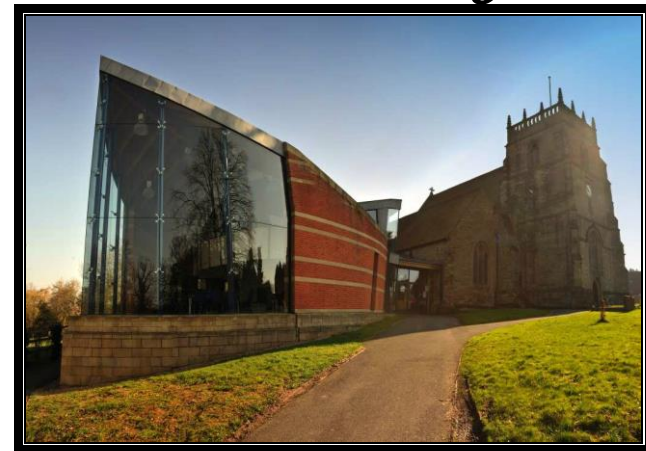

To book The Ark or to discuss your requirements call Ian Price between
9am and 2pm Monday to Friday 0121 447 7955 or
E-mail - thearkalvechurch@yahoo.co.uk

Website - www.thearkalvechurch.co.uk

Parochial Church Council of the Ecclesiastical Parish of Alvechurch. Charity No. 1131783

Winner of the 2007 EASA President's Award for the best Ecclesiastical Architecture